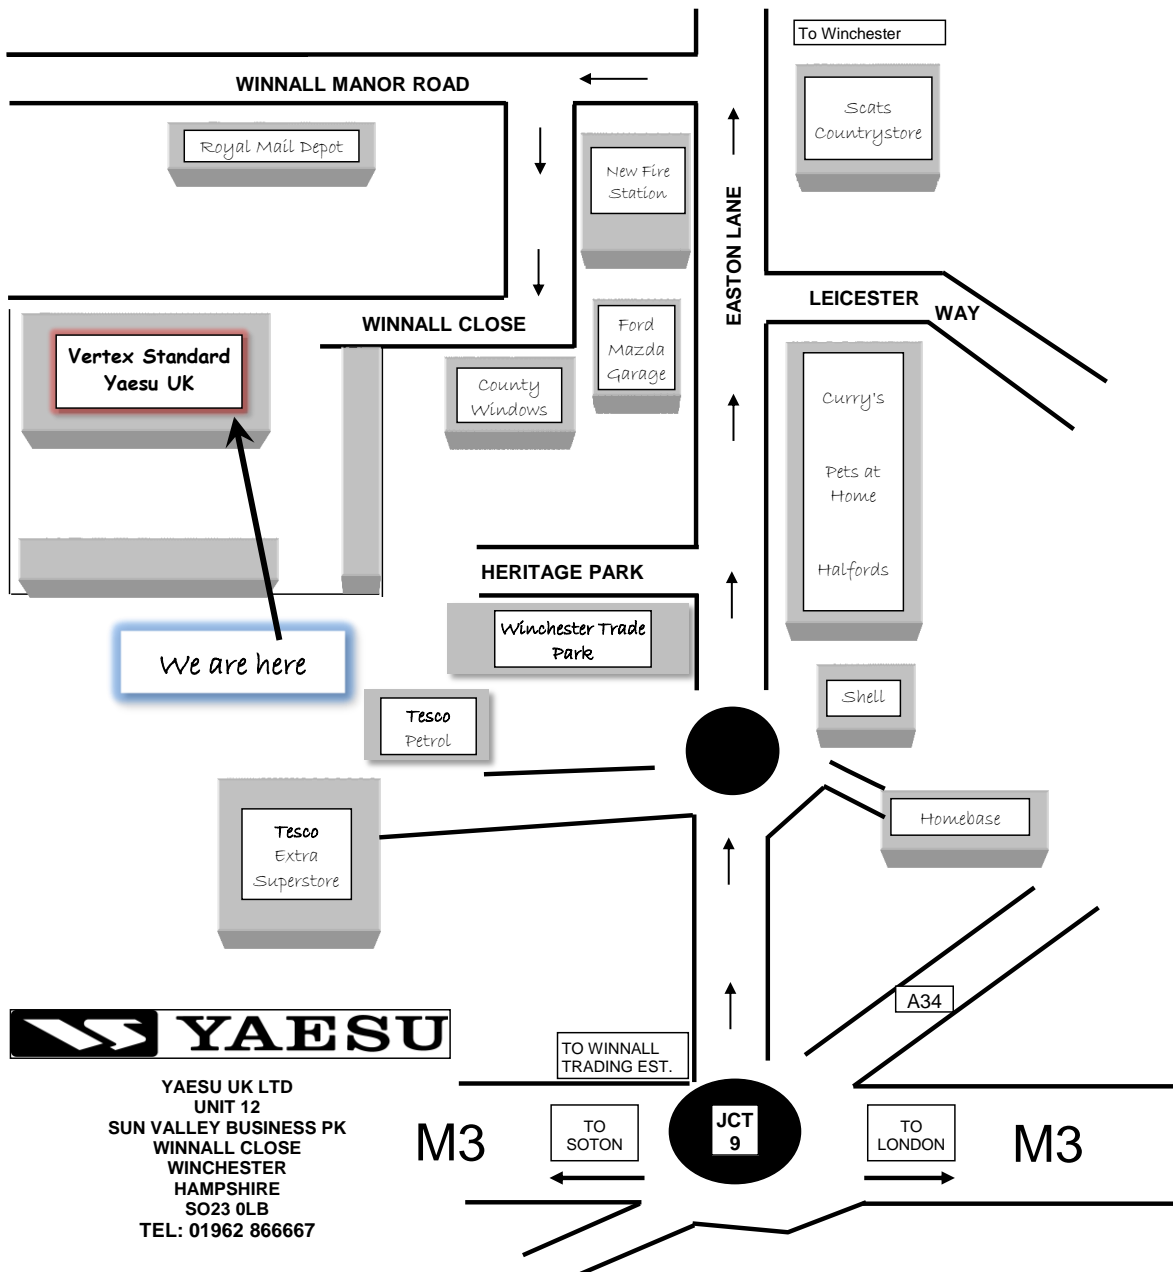

## Directions to Vertex Standard/Yaesu UK Ltd

### Directions to Vertex Standard/Yaesu UK Ltd

#### From the North:

Follow A34 south to Junction 9 on M3.

Take 4th Exit signed Winnall Trading Estate towards Winchester City Centre on Eastern Road  
 Pass Hampshire Fire Service Workshops and turn Left into Winnall Manor Road opposite Scats  
 Winnall Close is 1st Left and follow into Business Park.

#### Directions from London

Follow M3 south to Junction 9 then follow as above